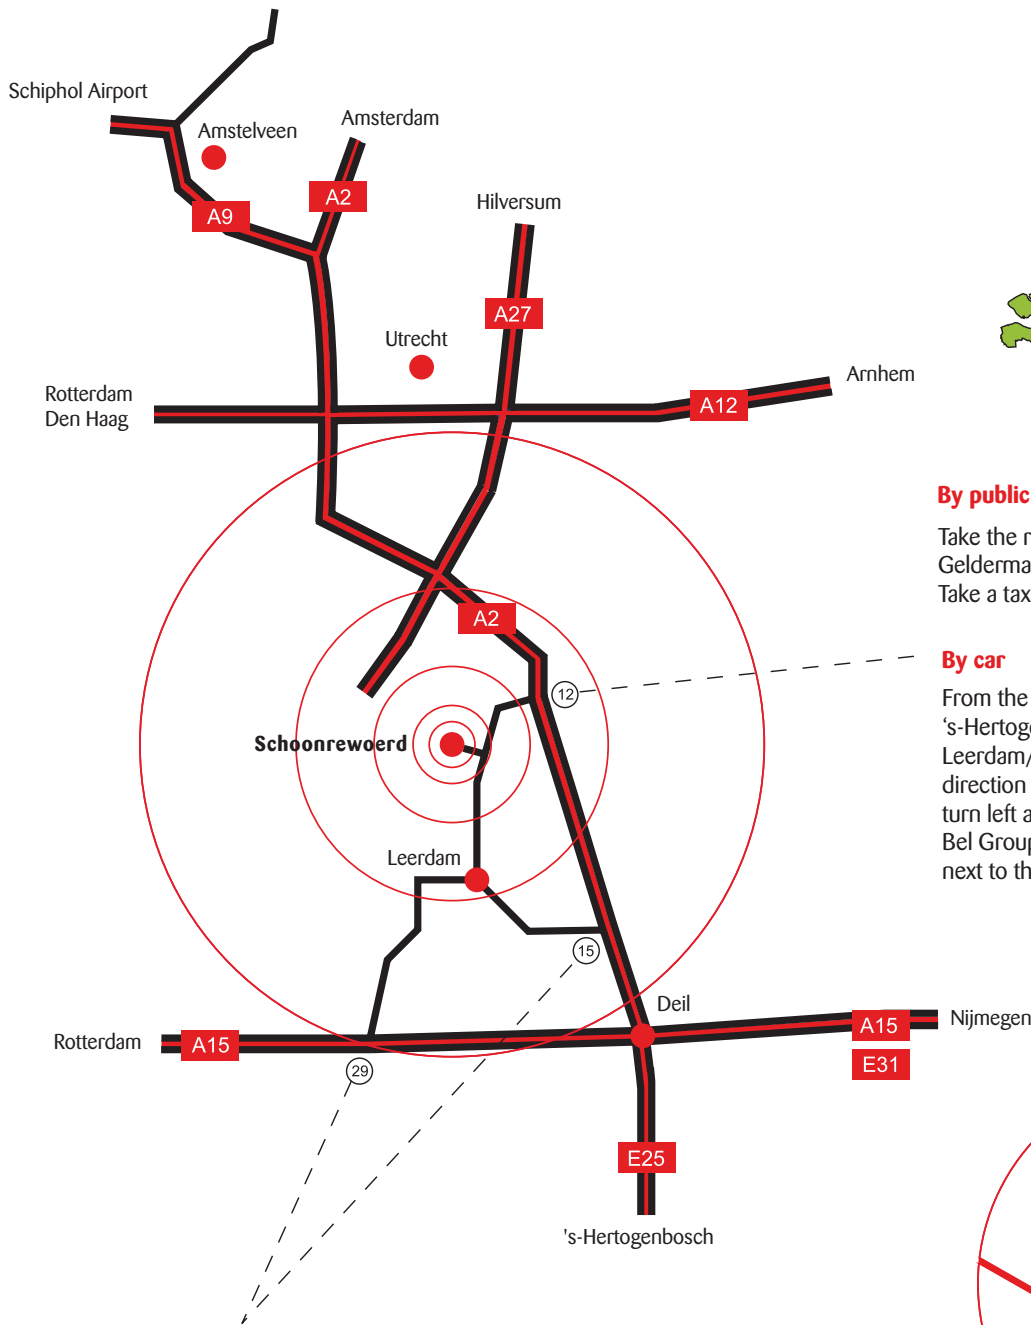

Route directions Bel Group Schoonrewoerd

By public transport

Take the railway line Dordrecht-Geldermalsen. Get off at station Leerdam. Take a taxi to Bel Group in Schoonrewoerd.

By car

From the North follow the A2 in the direction of 's-Hertogenbosch/Maastricht. At exit 12 Leerdam/Everdingen follow the signs in the direction of Leerdam. After approximately 4 km turn left at Schoonrewoerd. The premises of the Bel Group are located on your right. First entry next to the fire department.

By car

Coming from the South either on the A15 (exit 29 Leerdam/Vuren) or on the A2 (exit 15 Leerdam/Geldermalsen). Subsequently follow the signs Leerdam and Schoonrewoerd. In Schoonrewoerd the premises of the Bel Group are located on your left after approximately 1 km. Automobiles take the second entry near the fire department.